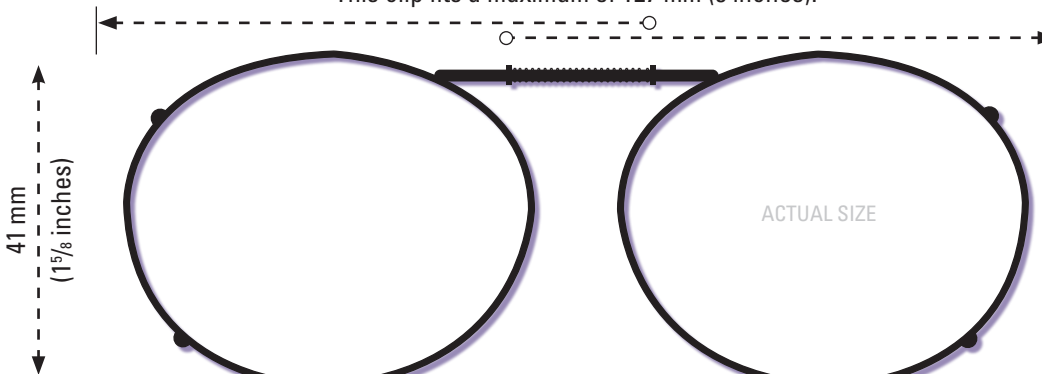

ISOLATE YOUR EYES
COCOONS®

Use the shape illustrations to find the clip size that most accurately fits your prescription glasses. To find the perfect fit, print out this form at 100% actual size and then place your prescription glasses face down on each shape and choose the one that is closest to the shape of your eyewear.

This clip fits a maximum of 120 mm (4³/₄ inches).

● OVL1-46

This clip fits a maximum of 125 mm (4¹⁵/₁₆ inches).

● OVL1-48

This clip fits a maximum of 125 mm (4¹⁵/₁₆ inches).

● OVL1-50

This clip fits a maximum of 127 mm (5 inches).

● OVL1-51

INCLUDED CASE

The image of the quarter should be the same size as an actual quarter when printed at full scale. The image should be 24 mm in diameter at full size.