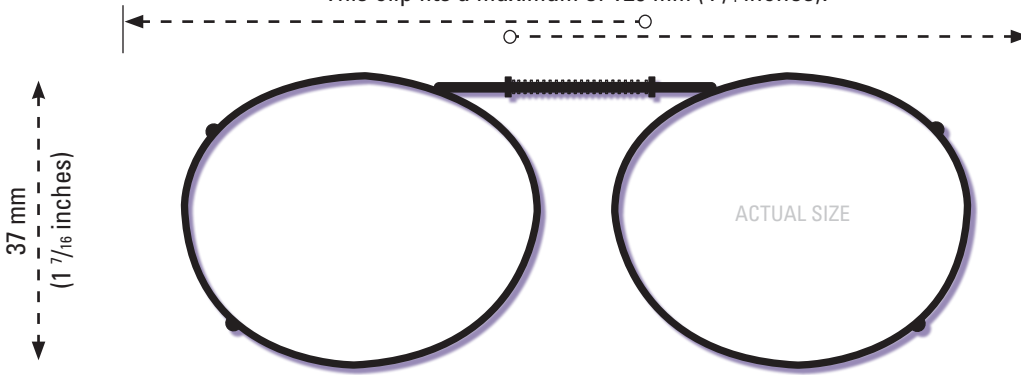

ISOLATE YOUR EYES
COCOONS®

Use the shape illustrations to find the clip size that most accurately fits your prescription glasses. To find the perfect fit, print out this form at 100% actual size and then place your prescription glasses face down on each shape and choose the one that is closest to the shape of your eyewear.

This clip fits a maximum of 120 mm (4³/₄ inches).

● OVL1-46

This clip fits a maximum of 125 mm (4¹⁵/₁₆ inches).

● OVL1-48

This clip fits a maximum of 125 mm (4¹⁵/₁₆ inches).

● OVL1-50

This clip fits a maximum of 127 mm (5 inches).

● OVL1-51

INCLUDED CASE

The image of the quarter should be the same size as an actual quarter when printed at full scale. The image should be 24 mm in diameter at full size.