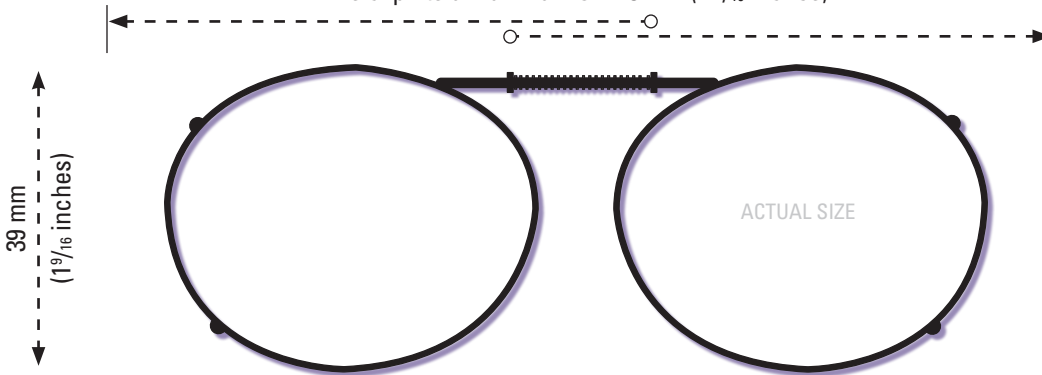

ISOLATE YOUR EYES
COCOONS®

Use the shape illustrations to find the clip size that most accurately fits your prescription glasses. To find the perfect fit, print out this form at 100% actual size and then place your prescription glasses face down on each shape and choose the one that is closest to the shape of your eyewear.

This clip fits a maximum of 120 mm (4³/₄ inches).

● OVL1-46

This clip fits a maximum of 125 mm (4¹⁵/₁₆ inches).

● OVL1-48

This clip fits a maximum of 125 mm (4¹⁵/₁₆ inches).

● OVL1-50

This clip fits a maximum of 127 mm (5 inches).

● OVL1-51

INCLUDED CASE

The image of the quarter should be the same size as an actual quarter when printed at full scale. The image should be 24 mm in diameter at full size.