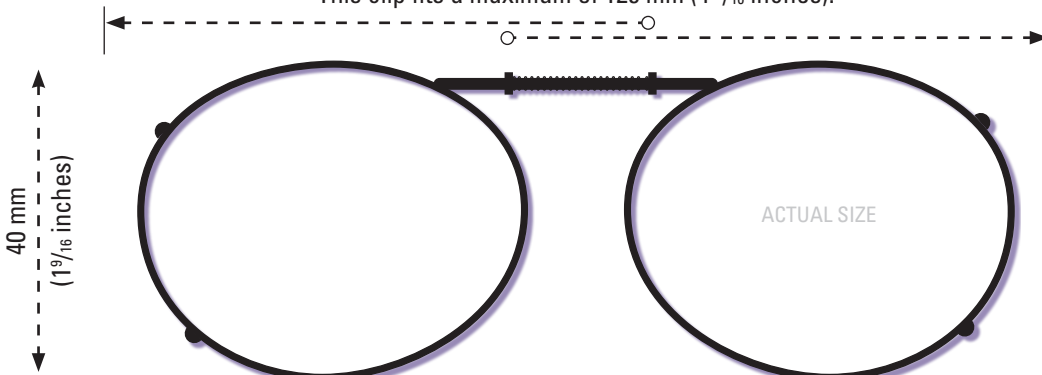

ISOLATE YOUR EYES
COCOONS®

Use the shape illustrations to find the clip size that most accurately fits your prescription glasses. To find the perfect fit, print out this form at 100% actual size and then place your prescription glasses face down on each shape and choose the one that is closest to the shape of your eyewear.

This clip fits a maximum of 120 mm (4³/₄ inches).

● OVL1-46

This clip fits a maximum of 125 mm (4¹⁵/₁₆ inches).

● OVL1-48

This clip fits a maximum of 125 mm (4¹⁵/₁₆ inches).

● OVL1-50

This clip fits a maximum of 127 mm (5 inches).

● OVL1-51

INCLUDED CASE

The image of the quarter should be the same size as an actual quarter when printed at full scale. The image should be 24 mm in diameter at full size.