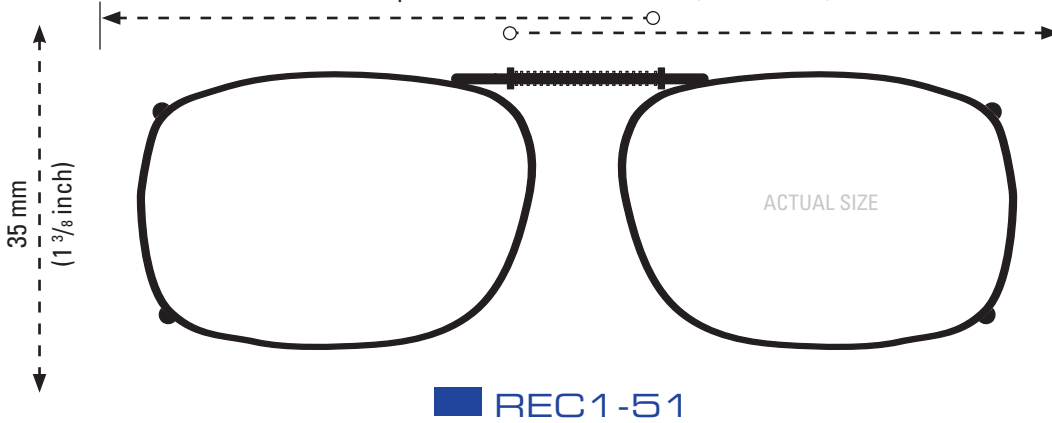

This clip fits a maximum of 126 mm (4 15/16 inches).

This clip fits a maximum of 128 mm (5 1/16 inches).

This clip fits a maximum of 131 mm (5 1/8 inches).

This clip fits a maximum of 137 mm (5 3/16 inches).

ISOLATE YOUR EYES COCOONS®

CLIP-ONS SIZING INSTRUCTIONS:

Use the shape illustrations to find the clip size that most accurately fits your prescription glasses. To find the perfect fit, print out this form at 100% actual size and then place your prescription glasses face down on each shape and choose the one that is closest to the shape of your eyewear.

INCLUDED CASE

The image of the quarter should be the same size as an actual quarter when printed at full scale. The image should be 24 mm in diameter at full size.

This clip fits a maximum of 140 mm (5 1/2 inches).

INCLUDED CASE

The image of the quarter should be the same size as an actual quarter when printed at full scale. The image should be 24 mm in diameter at full size.