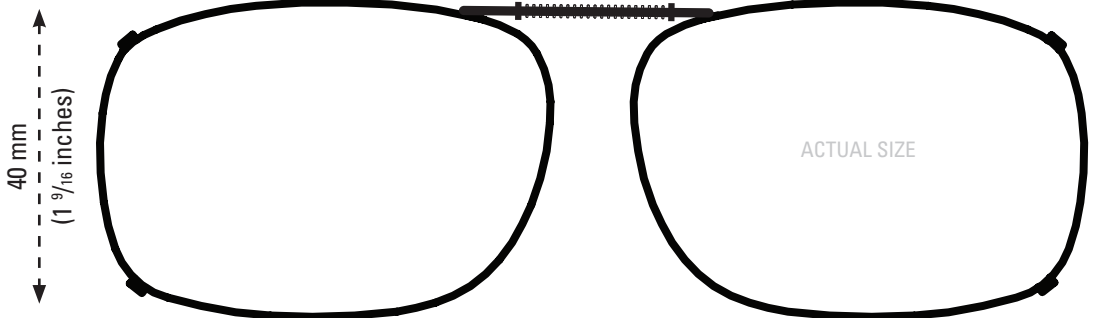

This clip fits a maximum of 126 mm (4 15/16 inches).

This clip fits a maximum of 128 mm (5 1/16 inches).

This clip fits a maximum of 131 mm (5 1/8 inches).

This clip fits a maximum of 137 mm (5 3/16 inches).

INCLUDED CASE

The image of the quarter should be the same size as an actual quarter when printed at full scale. The image should be 24 mm in diameter at full size.

This clip fits a maximum of 140 mm (5 1/2 inches).

■ REC 1-56

This clip fits a maximum of 142 mm (5 9/16 inches).

■ REC 1-58

ISOLATE YOUR EYES COCOONS®

CLIP-ONS SIZING INSTRUCTIONS:

Use the shape illustrations to find the clip size that most accurately fits your prescription glasses. To find the perfect fit, print out this form at 100% actual size and then place your prescription glasses face down on each shape and choose the one that is closest to the shape of your eyewear.

INCLUDED CASE

The image of the quarter should be the same size as an actual quarter when printed at full scale. The image should be 24 mm in diameter at full size.