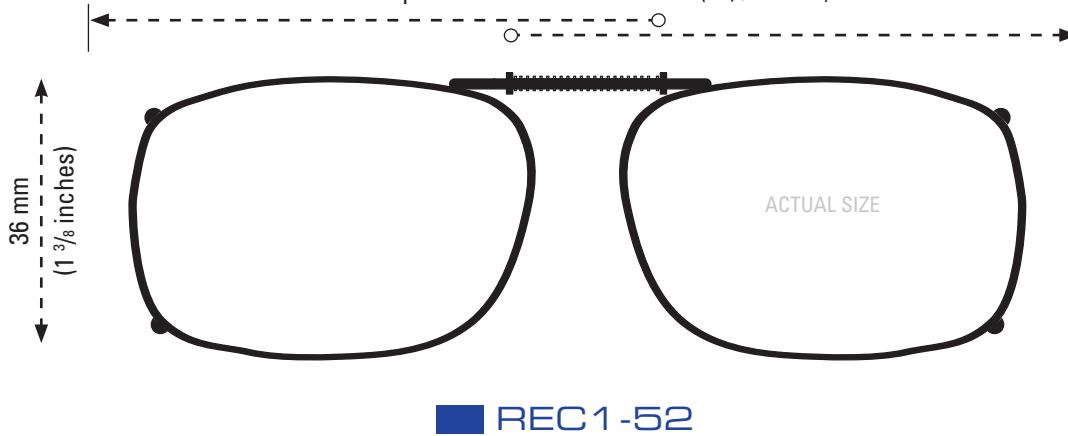

This clip fits a maximum of 126 mm (4 15/16 inches).

This clip fits a maximum of 128 mm (5 1/16 inches).

This clip fits a maximum of 131 mm (5 1/8 inches).

This clip fits a maximum of 137 mm (5 3/16 inches).

ISOLATE YOUR EYES COCOONS®

CLIP-ONS SIZING INSTRUCTIONS:

Use the shape illustrations to find the clip size that most accurately fits your prescription glasses. To find the perfect fit, print out this form at 100% actual size and then place your prescription glasses face down on each shape and choose the one that is closest to the shape of your eyewear.

INCLUDED CASE

The image of the quarter should be the same size as an actual quarter when printed at full scale. The image should be 24 mm in diameter at full size.

This clip fits a maximum of 140 mm (5 1/2 inches).

INCLUDED CASE

The image of the quarter should be the same size as an actual quarter when printed at full scale. The image should be 24 mm in diameter at full size.