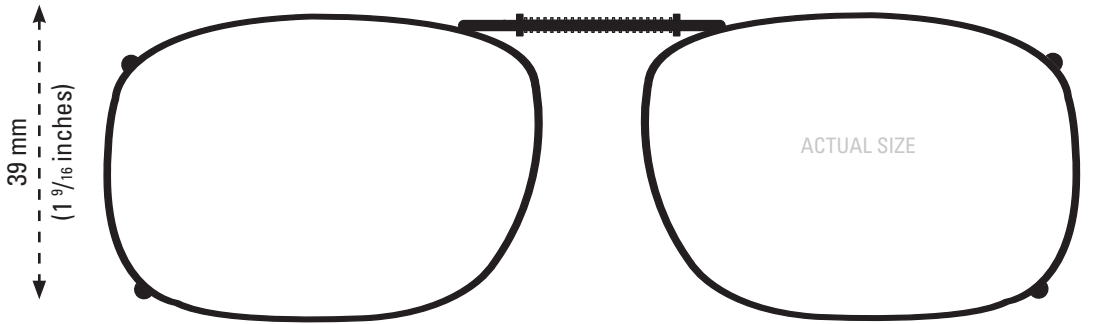

This clip fits a maximum of 126 mm (4 15/16 inches).

This clip fits a maximum of 128 mm (5 1/16 inches).

This clip fits a maximum of 131 mm (5 1/8 inches).

This clip fits a maximum of 137 mm (5 3/16 inches).

ISOLATE YOUR EYES COCOONS®

CLIP-ONS SIZING INSTRUCTIONS:

Use the shape illustrations to find the clip size that most accurately fits your prescription glasses. To find the perfect fit, print out this form at 100% actual size and then place your prescription glasses face down on each shape and choose the one that is closest to the shape of your eyewear.

INCLUDED CASE

The image of the quarter should be the same size as an actual quarter when printed at full scale. The image should be 24 mm in diameter at full size.

This clip fits a maximum of 140 mm (5 1/2 inches).

INCLUDED CASE

The image of the quarter should be the same size as an actual quarter when printed at full scale. The image should be 24 mm in diameter at full size.