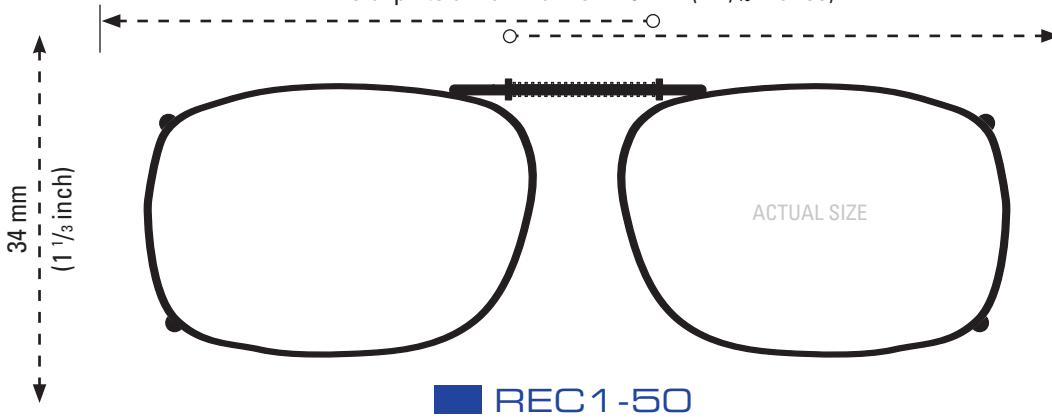

This clip fits a maximum of 126 mm (4 15/16 inches).

This clip fits a maximum of 128 mm (5 1/16 inches).

This clip fits a maximum of 131 mm (5 1/8 inches).

This clip fits a maximum of 137 mm (5 3/16 inches).

ISOLATE YOUR EYES COCOONS®

CLIP-ONS SIZING INSTRUCTIONS:

Use the shape illustrations to find the clip size that most accurately fits your prescription glasses. To find the perfect fit, print out this form at 100% actual size and then place your prescription glasses face down on each shape and choose the one that is closest to the shape of your eyewear.

INCLUDED CASE

The image of the quarter should be the same size as an actual quarter when printed at full scale. The image should be 24 mm in diameter at full size.

This clip fits a maximum of 140 mm (5 1/2 inches).

INCLUDED CASE

The image of the quarter should be the same size as an actual quarter when printed at full scale. The image should be 24 mm in diameter at full size.