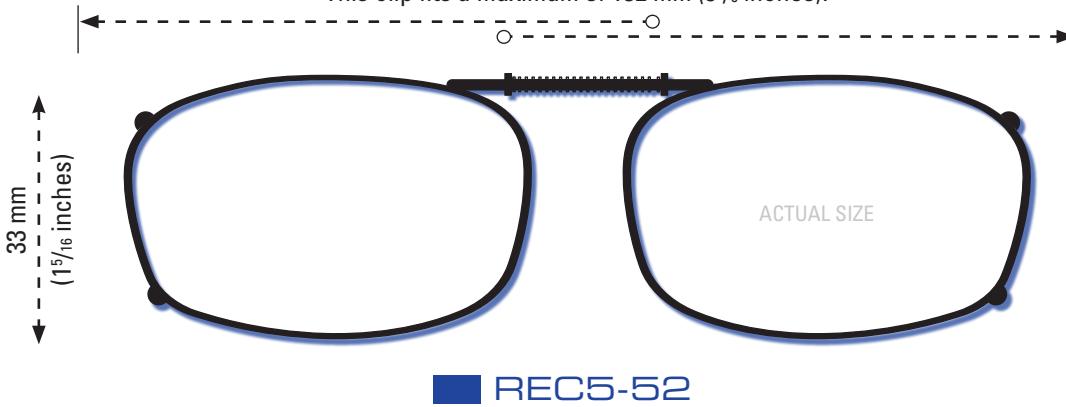

This clip fits a maximum of 123 mm (4³/₄ inches).

This clip fits a maximum of 128 mm (5¹/₁₆ inches).

This clip fits a maximum of 132 mm (5¹/₈ inches).

This clip fits a maximum of 135 mm (5¹/₄ inches).

ISOLATE YOUR EYES COCOONS®

Use the shape illustrations to find the clip size that most accurately fits your prescription glasses. To find the perfect fit, print out this form at 100% actual size and then place your prescription glasses face down on each shape and choose the one that is closest to the shape of your eyewear.

INCLUDED CASE

The image of the quarter should be the same size as an actual quarter when printed at full scale. The image should be 24 mm in diameter at full size.