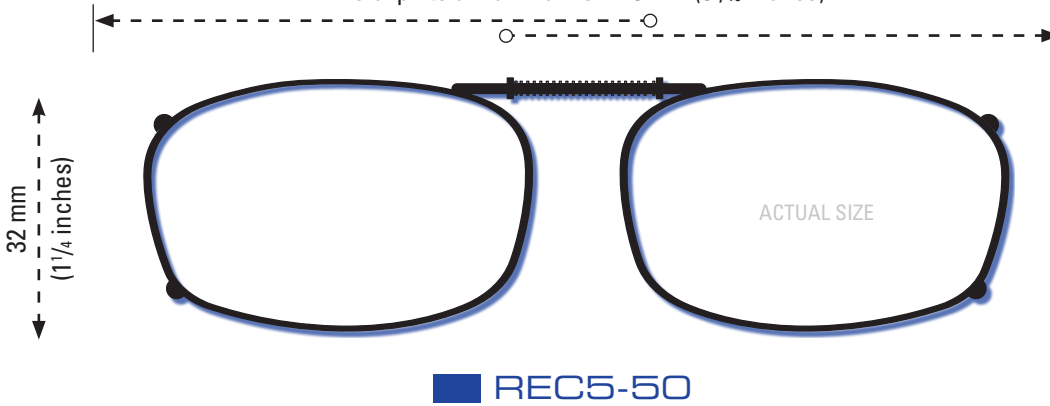

This clip fits a maximum of 123 mm (4³/₄ inches).

This clip fits a maximum of 128 mm (5¹/₁₆ inches).

This clip fits a maximum of 132 mm (5¹/₈ inches).

This clip fits a maximum of 135 mm (5¹/₄ inches).

ISOLATE YOUR EYES COCOONS®

Use the shape illustrations to find the clip size that most accurately fits your prescription glasses. To find the perfect fit, print out this form at 100% actual size and then place your prescription glasses face down on each shape and choose the one that is closest to the shape of your eyewear.

INCLUDED CASE

The image of the quarter should be the same size as an actual quarter when printed at full scale. The image should be 24 mm in diameter at full size.