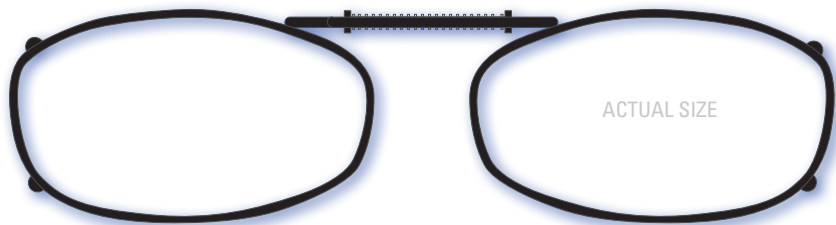

This clip fits a maximum of 121 mm (4³/₄ inches).

26 mm
(1 inch)

■ REC6-46

This clip fits a maximum of 125 mm (4¹⁵/₁₆ inches).

27mm
(1 1/8 inches)

■ REC6-48

ISOLATE YOUR EYES COCOONS®

Use the shape illustration to determine if this clip size most accurately fits your prescription glasses. To use the sizing guide, print out this form at 100% actual size and then place your prescription glasses face down on the shape to determine if it fits your eyewear.

INCLUDED CASE

The image of the quarter should be the same size as an actual quarter when printed at full scale. The image should be 24 mm in diameter at full size.