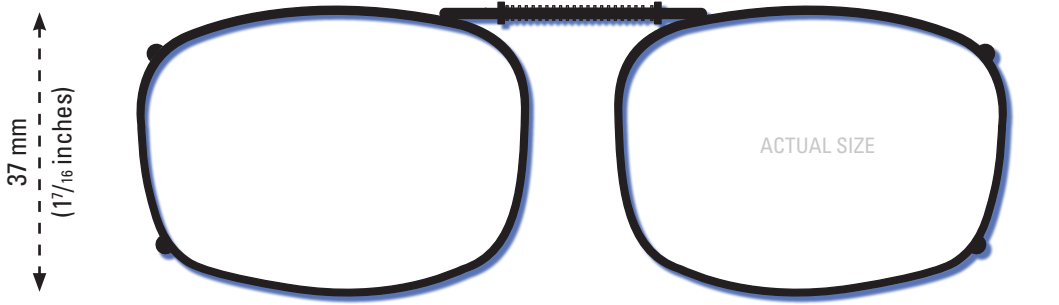

This clip fits a maximum of 129 mm (5¹/₁₆ inches).

■ REC7-50

This clip fits a maximum of 133 mm (5¹/₄ inches).

■ REC7-52

This clip fits a maximum of 137 mm (5⁷/₁₆ inches).

■ REC7-54

ISOLATE YOUR EYES COCOONS®

Use the shape illustrations to find the clip size that most accurately fits your prescription glasses. To find the perfect fit, print out this form at 100% actual size and then place your prescription glasses face down on each shape and choose the one that is closest to the shape of your eyewear.

INCLUDED CASE

The image of the quarter should be the same size as an actual quarter when printed at full scale. The image should be 24 mm in diameter at full size.