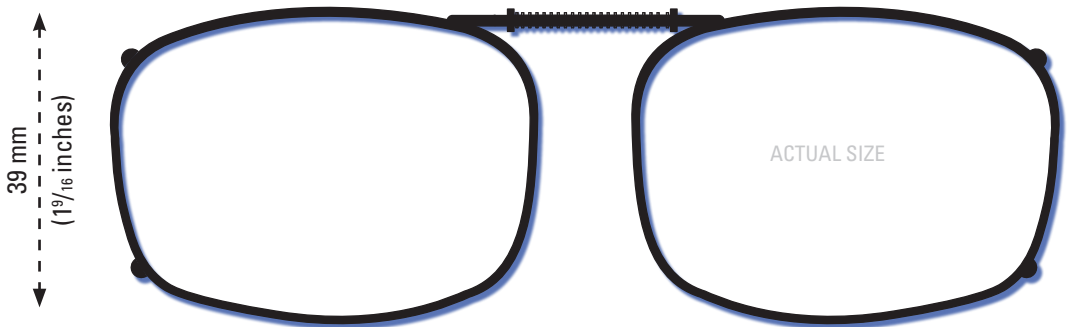

This clip fits a maximum of 129 mm (5¹/₁₆ inches).

■ REC7-50

This clip fits a maximum of 133 mm (5¹/₄ inches).

■ REC7-52

This clip fits a maximum of 137 mm (5⁷/₁₆ inches).

■ REC7-54

ISOLATE YOUR EYES COCOONS®

Use the shape illustrations to find the clip size that most accurately fits your prescription glasses. To find the perfect fit, print out this form at 100% actual size and then place your prescription glasses face down on each shape and choose the one that is closest to the shape of your eyewear.

INCLUDED CASE

The image of the quarter should be the same size as an actual quarter when printed at full scale. The image should be 24 mm in diameter at full size.