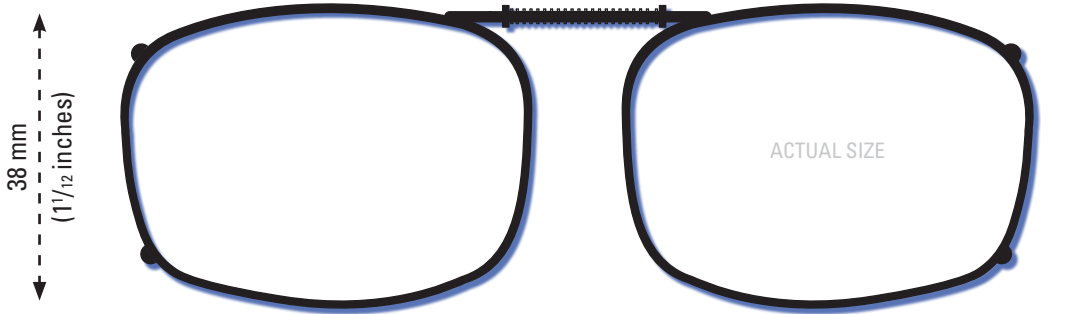

This clip fits a maximum of 129 mm (5¹/₁₆ inches).

■ REC7-50

This clip fits a maximum of 133 mm (5¹/₄ inches).

■ REC7-52

This clip fits a maximum of 137 mm (5⁷/₁₆ inches).

■ REC7-54

ISOLATE YOUR EYES COCOONS®

Use the shape illustrations to find the clip size that most accurately fits your prescription glasses. To find the perfect fit, print out this form at 100% actual size and then place your prescription glasses face down on each shape and choose the one that is closest to the shape of your eyewear.

INCLUDED CASE

The image of the quarter should be the same size as an actual quarter when printed at full scale. The image should be 24 mm in diameter at full size.