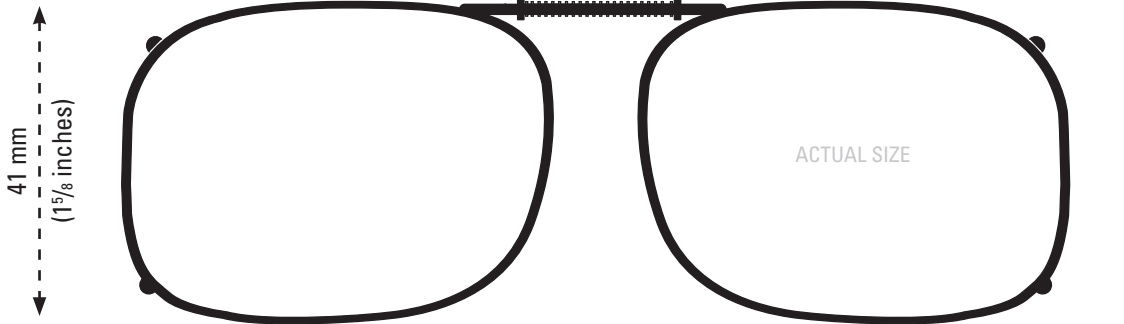

This clip fits a maximum of 134 mm (5 1/4 inches).

■ SQR2-53

This clip fits a maximum of 140 mm (5 1/2 inches).

■ SQR2-56

This clip fits a maximum of 147 mm (5 3/4 inches).

■ SQR2-58

This clip fits a maximum of 151 mm (6 inches).

■ SQR2-60

ISOLATE YOUR EYES COCOONS®

CLIP-ONS SIZING INSTRUCTIONS:

Use the shape illustrations to find the clip size that most accurately fits your prescription glasses. To find the perfect fit, print out this form at 100% actual size and then place your prescription glasses face down on each shape and choose the one that is closest to the shape of your eyewear.

INCLUDED CASE

The image of the quarter should be the same size as an actual quarter when printed at full scale. The image should be 24 mm in diameter at full size.