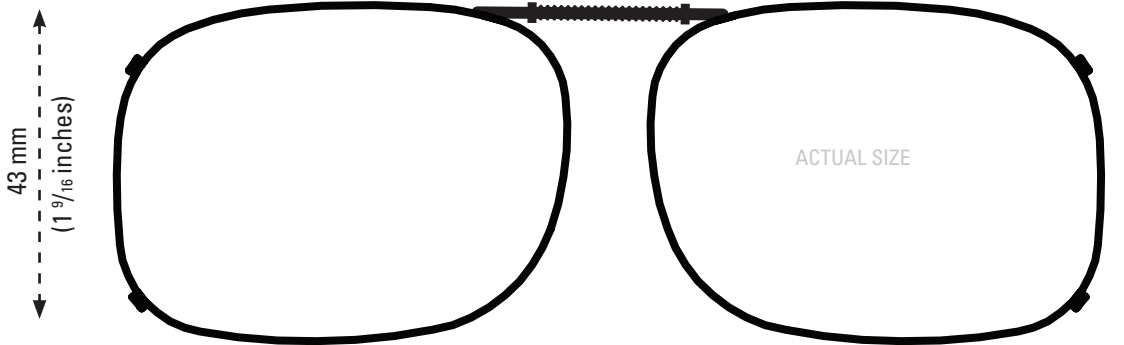

This clip fits a maximum of 134 mm (5 1/4 inches).

■ SQR2-53

This clip fits a maximum of 140 mm (5 1/2 inches).

■ SQR2-56

This clip fits a maximum of 147 mm (5 3/4 inches).

■ SQR2-58

This clip fits a maximum of 151 mm (6 inches).

■ SQR2-60

ISOLATE YOUR EYES COCOONS®

CLIP-ONS SIZING INSTRUCTIONS:

Use the shape illustrations to find the clip size that most accurately fits your prescription glasses. To find the perfect fit, print out this form at 100% actual size and then place your prescription glasses face down on each shape and choose the one that is closest to the shape of your eyewear.

INCLUDED CASE

The image of the quarter should be the same size as an actual quarter when printed at full scale. The image should be 24 mm in diameter at full size.