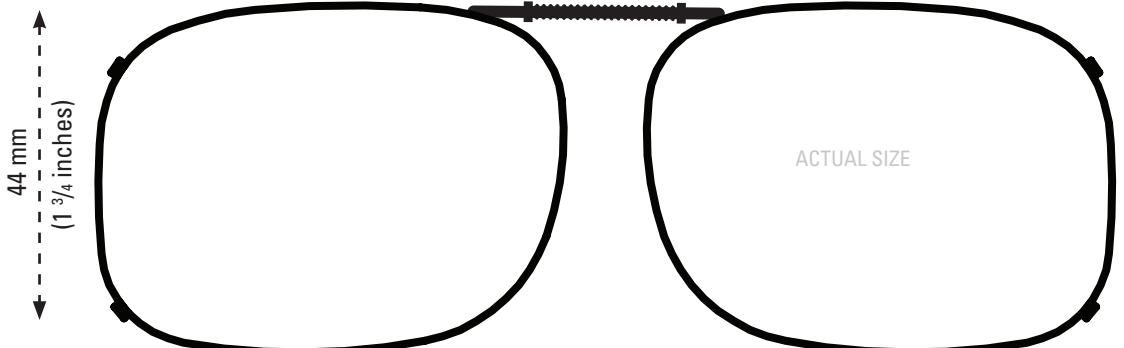

This clip fits a maximum of 134 mm (5 1/4 inches).

■ SQR2-53

This clip fits a maximum of 140 mm (5 1/2 inches).

■ SQR2-56

This clip fits a maximum of 147 mm (5 3/4 inches).

■ SQR2-58

This clip fits a maximum of 151 mm (6 inches).

■ SQR2-60

ISOLATE YOUR EYES COCOONS®

CLIP-ONS SIZING INSTRUCTIONS:

Use the shape illustrations to find the clip size that most accurately fits your prescription glasses. To find the perfect fit, print out this form at 100% actual size and then place your prescription glasses face down on each shape and choose the one that is closest to the shape of your eyewear.

INCLUDED CASE

The image of the quarter should be the same size as an actual quarter when printed at full scale. The image should be 24 mm in diameter at full size.